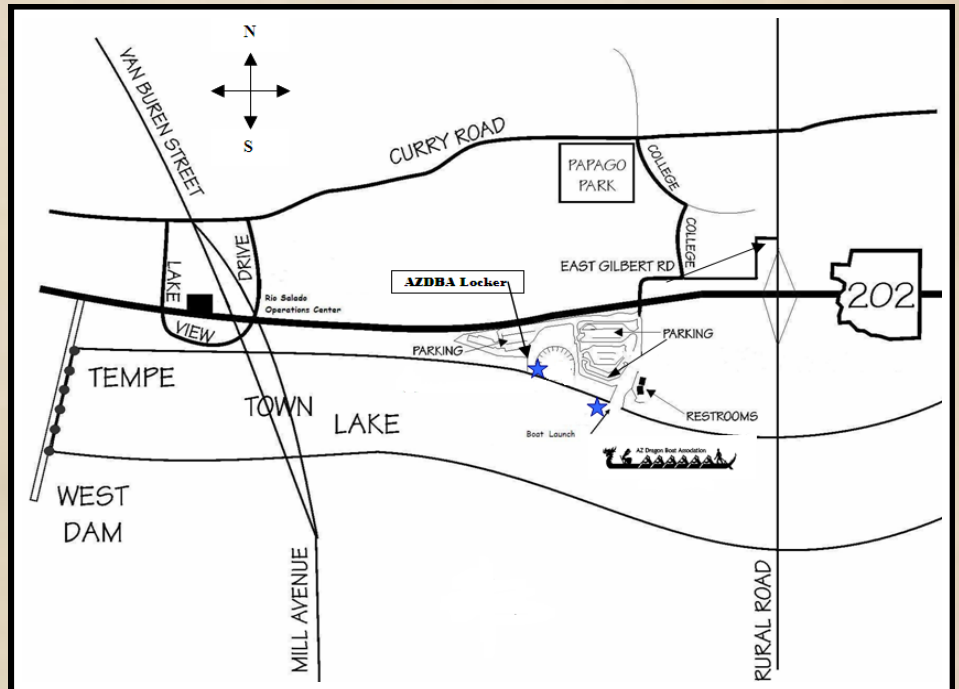

Arizona Dragon Boat and Outrigger Canoe

OPEN HOUSE

Want to paddle, race, or learn about
Dragon Boating and Outrigger?
COME JOIN US FOR FREE ON:

Saturday, December 3rd, 2011
10:00 AM to 2:00 PM
Tempe Town Lake

★ The Marina is located on north side of Tempe Town Lake - south of the 202, between Mill Avenue and Rural Road.

★ **Directions:** From AZ-202, exit at Scottsdale Road and go NORTH. Turn WEST on Gilbert Road (first left) and follow the road to the Marina. If you miss Gilbert Road, turn WEST onto Curry Road, turn SOUTH onto College Avenue, and follow the signs to the Marina.